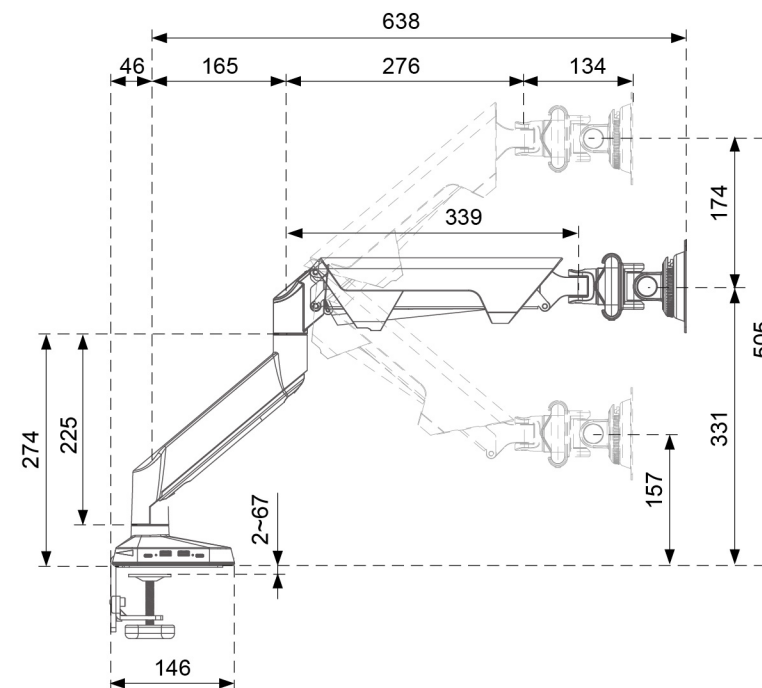

Color

Standard

GA1300

max 6.5~15kg (14.3~33lbs)

USB Charging

GA1310

max 6.5~15kg (14.3~33lbs)

USB charging & RGB lighting

unit:mm