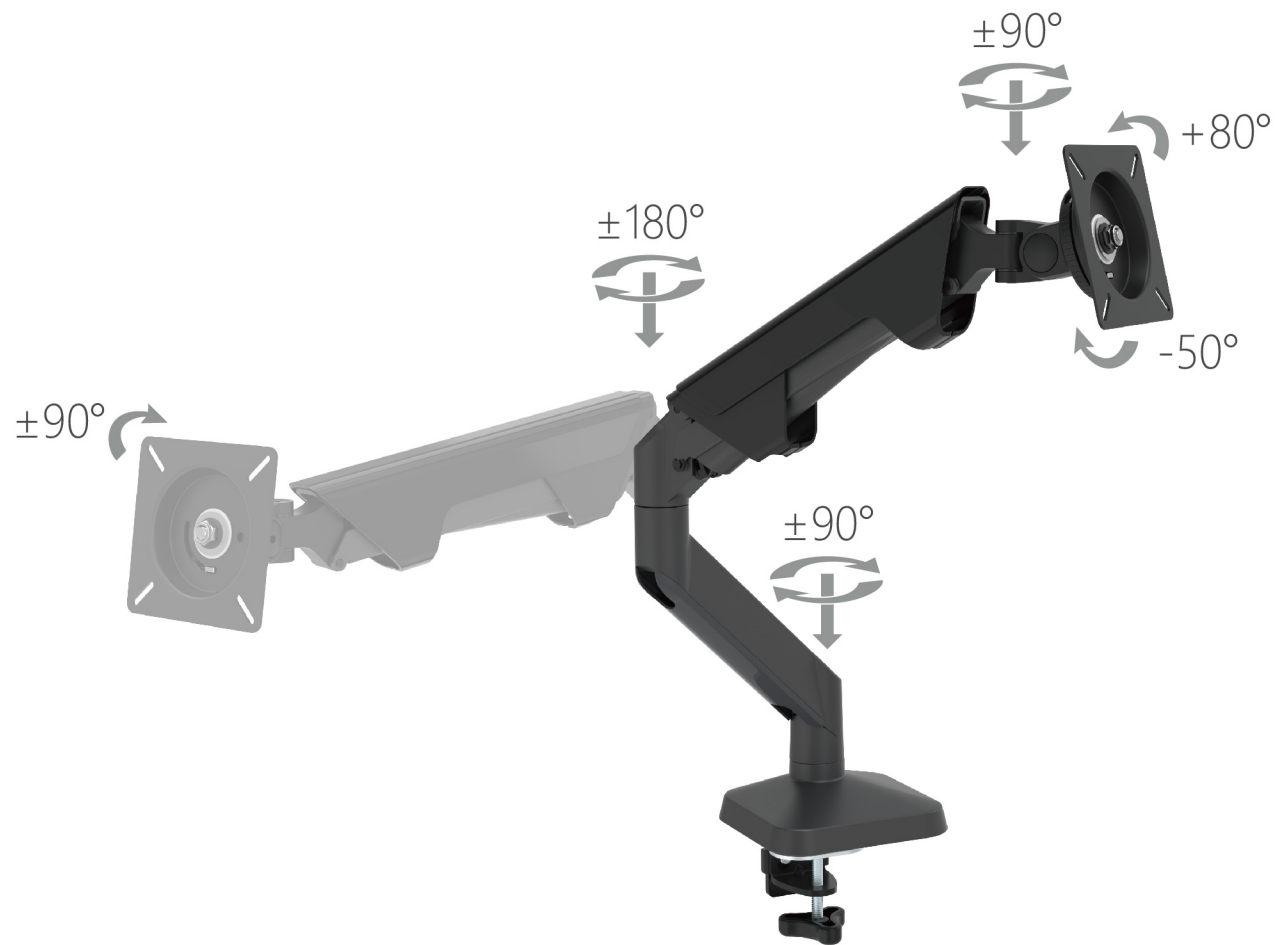

2023.05

modernsolid.com

MODERNSOLID

Ares Monitor Arm

Power up your gear to complete the task precisely and quickly in the most comfort position.

reddot winner 2023
best of the best

- Premium material
- Quick release VESA
- Cable management
- Work and Play redefined

Color

Easy Installation By One Person

Standard

GA1100 **GA1200**
 max 2.5~9kg (5.5~19.8lbs) max 6.5~15kg (14.3~33lbs)

unit:mm

USB Charging

GA1110 **GA1210**
 max 2.5~9kg (5.5~19.8lbs) max 6.5~15kg (14.3~33lbs)

Ares Dual Monitor Arm

A pro design product for your great performance. Stylish appearance and full motion functionality are perfect fit for both working and entertainment.

- Effortless adjustment
- Seamless view
- Ergonomic design

Color

Standard

GA1300

max 6.5~15kg (14.3~33lbs)

USB Charging

GA1310

max 6.5~15kg (14.3~33lbs)

USB charging & RGB lighting