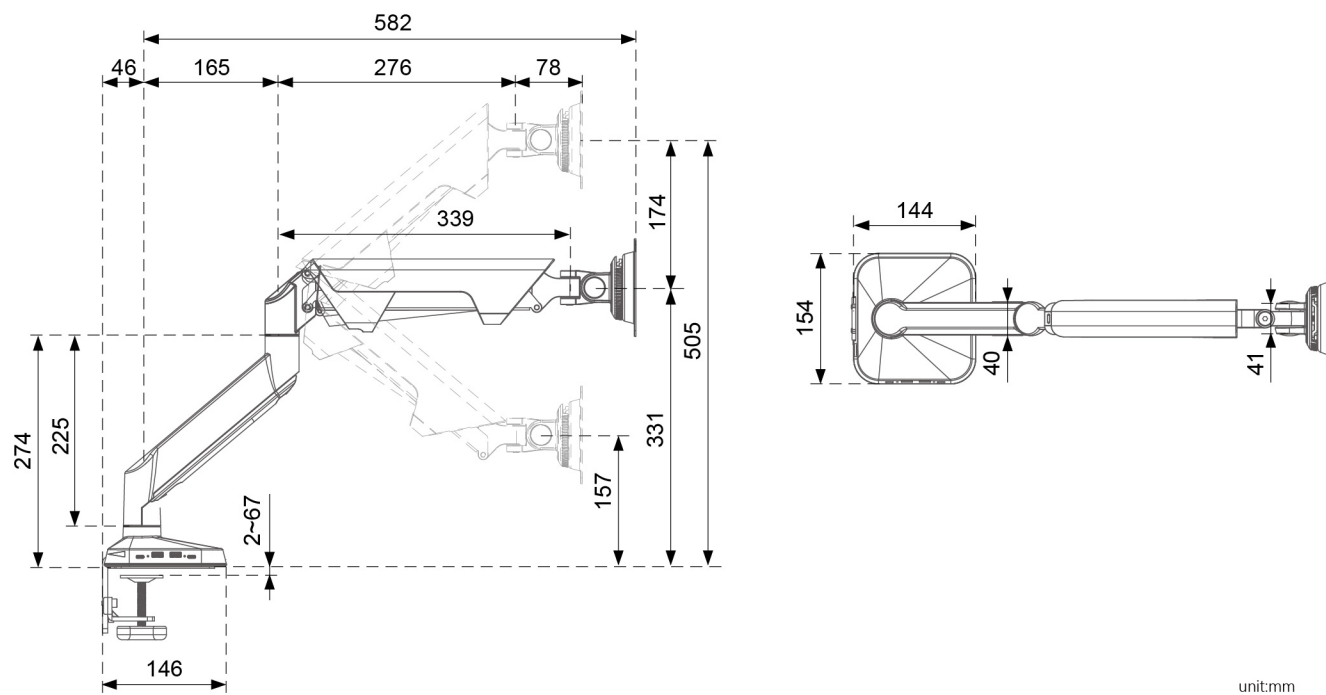

Color

Easy Installation By One Person

Standard

GA1100 **GA1200**
 max 2.5~9kg (5.5~19.8lbs) max 6.5~15kg (14.3~33lbs)

unit:mm

USB Charging

GA1110 **GA1210**
 max 2.5~9kg (5.5~19.8lbs) max 6.5~15kg (14.3~33lbs)

unit:mm