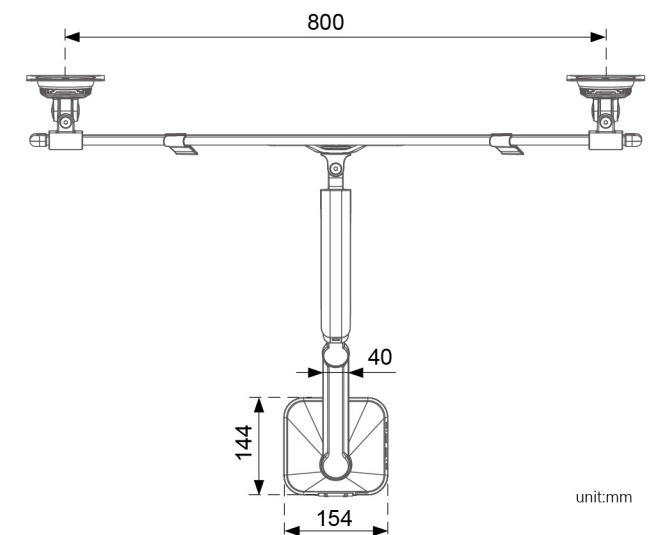

Color

Standard

GA1300

max 6.5~15kg (14.3~33lbs)

USB Charging

GA1310

max 6.5~15kg (14.3~33lbs)

USB charging & RGB lighting

unit:mm