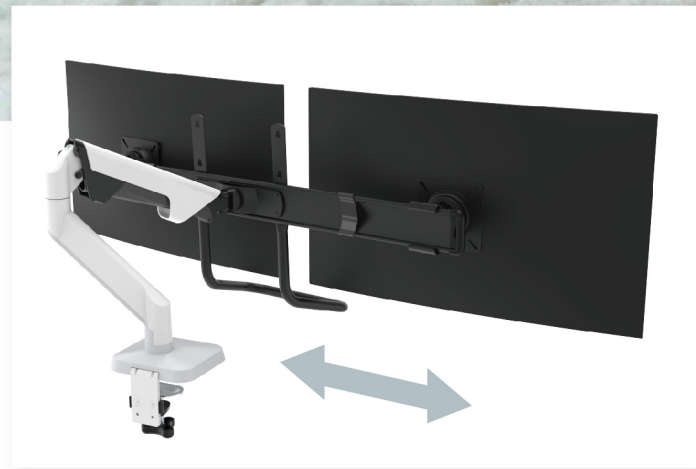

2023.05

modernsolid.com

MODERNSOLID

Ares Monitor Arm

Power up your gear to complete the task precisely and quickly in the most comfort position.

reddot winner 2023
best of the best

- Premium material
- Quick release VESA
- Cable management
- Work and Play redefined

Color

Easy Installation By One Person

Standard

GA1100 **GA1200**
 max 2.5~9kg (5.5~19.8lbs) max 6.5~15kg (14.3~33lbs)

unit:mm

USB Charging

GA1110 **GA1210**
 max 2.5~9kg (5.5~19.8lbs) max 6.5~15kg (14.3~33lbs)

USB charging & RGB lighting

GA1120 **GA1220**
 max 2.5~9kg (5.5~19.8lbs) max 6.5~15kg (14.3~33lbs)

USB charging	20W USB A1 USB A2 20W
RGB lighting	<ul style="list-style-type: none"> - 366 autoplay modes - 12 monochrome options - 10 steps of speed adjustment - 32 levels brightness adjustment

Ares Dual Monitor Arm

A pro design product for your great performance. Stylish appearance and full motion functionality are perfect fit for both working and entertainment.

- Effortless adjustment
- Seamless view
- Ergonomic design